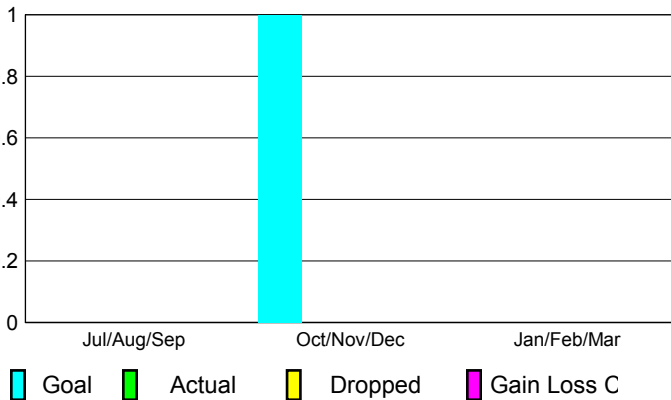

## CLUBS

Club Results  
2012-2013

Clubs  
2011-2012

Month	New Club Goal	Actual New Clubs	Actual Dropped Clubs	Gain/Loss of Clubs	Gain/Loss of Clubs
Jul/Aug/Sep	0	0	0	0	0
Oct/Nov/Dec	1	0	0	0	0
Jan/Feb/Mar	0				0
<b>Totals</b>	<b>1</b>	<b>0</b>	<b>0</b>	<b>0</b>	<b>0</b>

### Club Results 2012-2013

Goal, New, Dropped, Gain/Loss