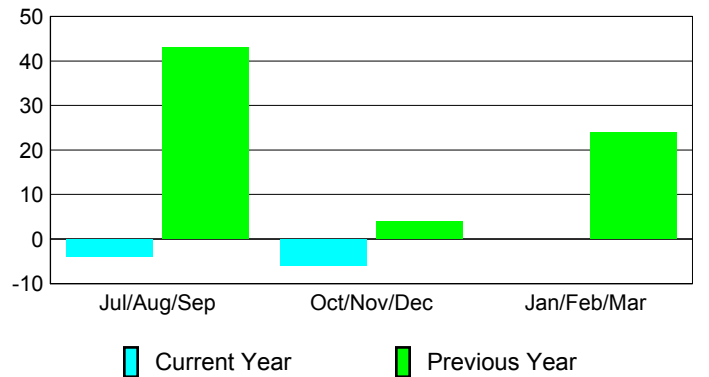

Gender Comparison 2012-2013

Jul/Aug/Sep

Oct/Nov/Dec

Jan/Feb/Mar

Male

Female