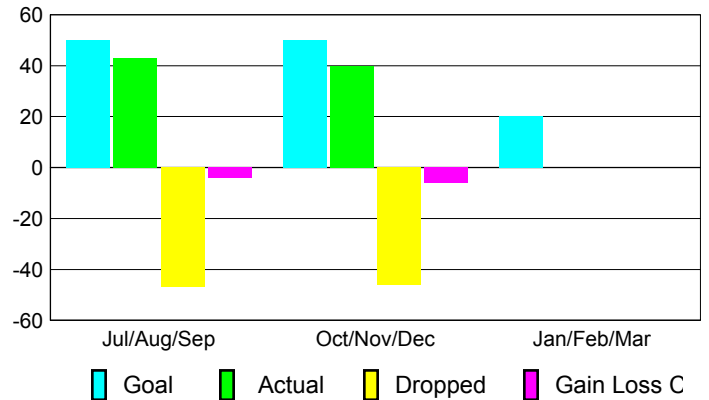

### YTD Status Quo Clubs 2012-2013

Status Quo Clubs Compared to Status Quo Members

## MEMBERSHIP

Membership Results  
2012-2013

Membership  
2011-2012

Month	Net Memb Goal	Actual New Memb	Actual Dropped Memb	Gain/Loss of Memb	Gain/Loss of Memb
Jul/Aug/Sep	50	43	-47	-4	43
Oct/Nov/Dec	50	40	-46	-6	4
Jan/Feb/Mar	20				24
<b>Totals</b>	<b>120</b>	<b>83</b>	<b>-93</b>	<b>-10</b>	<b>71</b>

### Membership Results 2012-2013

Goal, New, Dropped, Gain/Loss

### Comparison of Membership Gain/Loss

Current Year Compared to the Previous Year